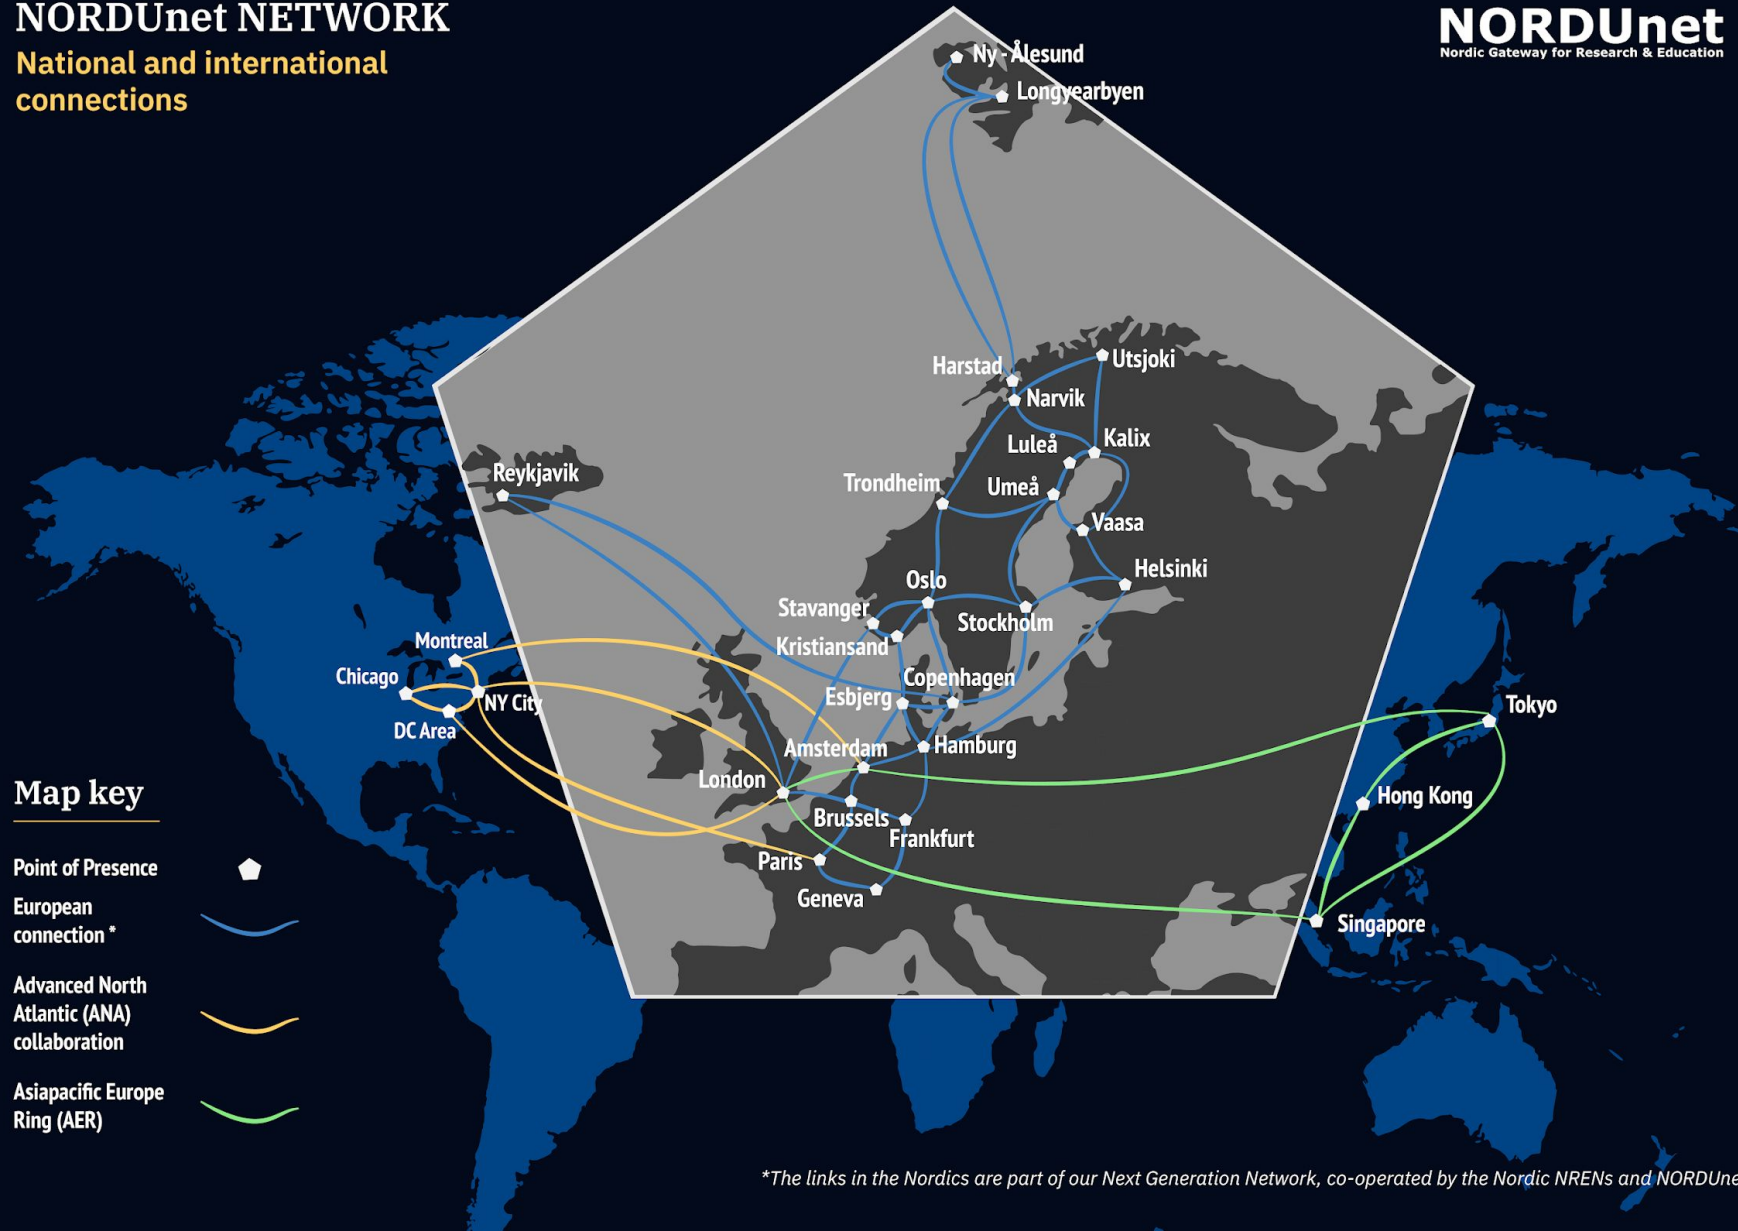

# Det nordiska forskningsnätet – nordiskt samarbete

## Samägt av de fem nordiska forskningsnäten

- Sunet – Sverige (34,1% ägande)
- Sikt – Norge
- DeiC – Danmark
- Funet – Finland
- Rhnet – Island

# NORDUnet NETWORK

National and international connections

**NORDUnet**  
Nordic Gateway for Research & Education

## Map key

- Point of Presence 
- European connection\* 
- Advanced North Atlantic (ANA) collaboration 
- Asiapacific Europe Ring (AER) 

\*The links in the Nordics are part of our Next Generation Network, co-operated by the Nordic NRENs and NORDUnet