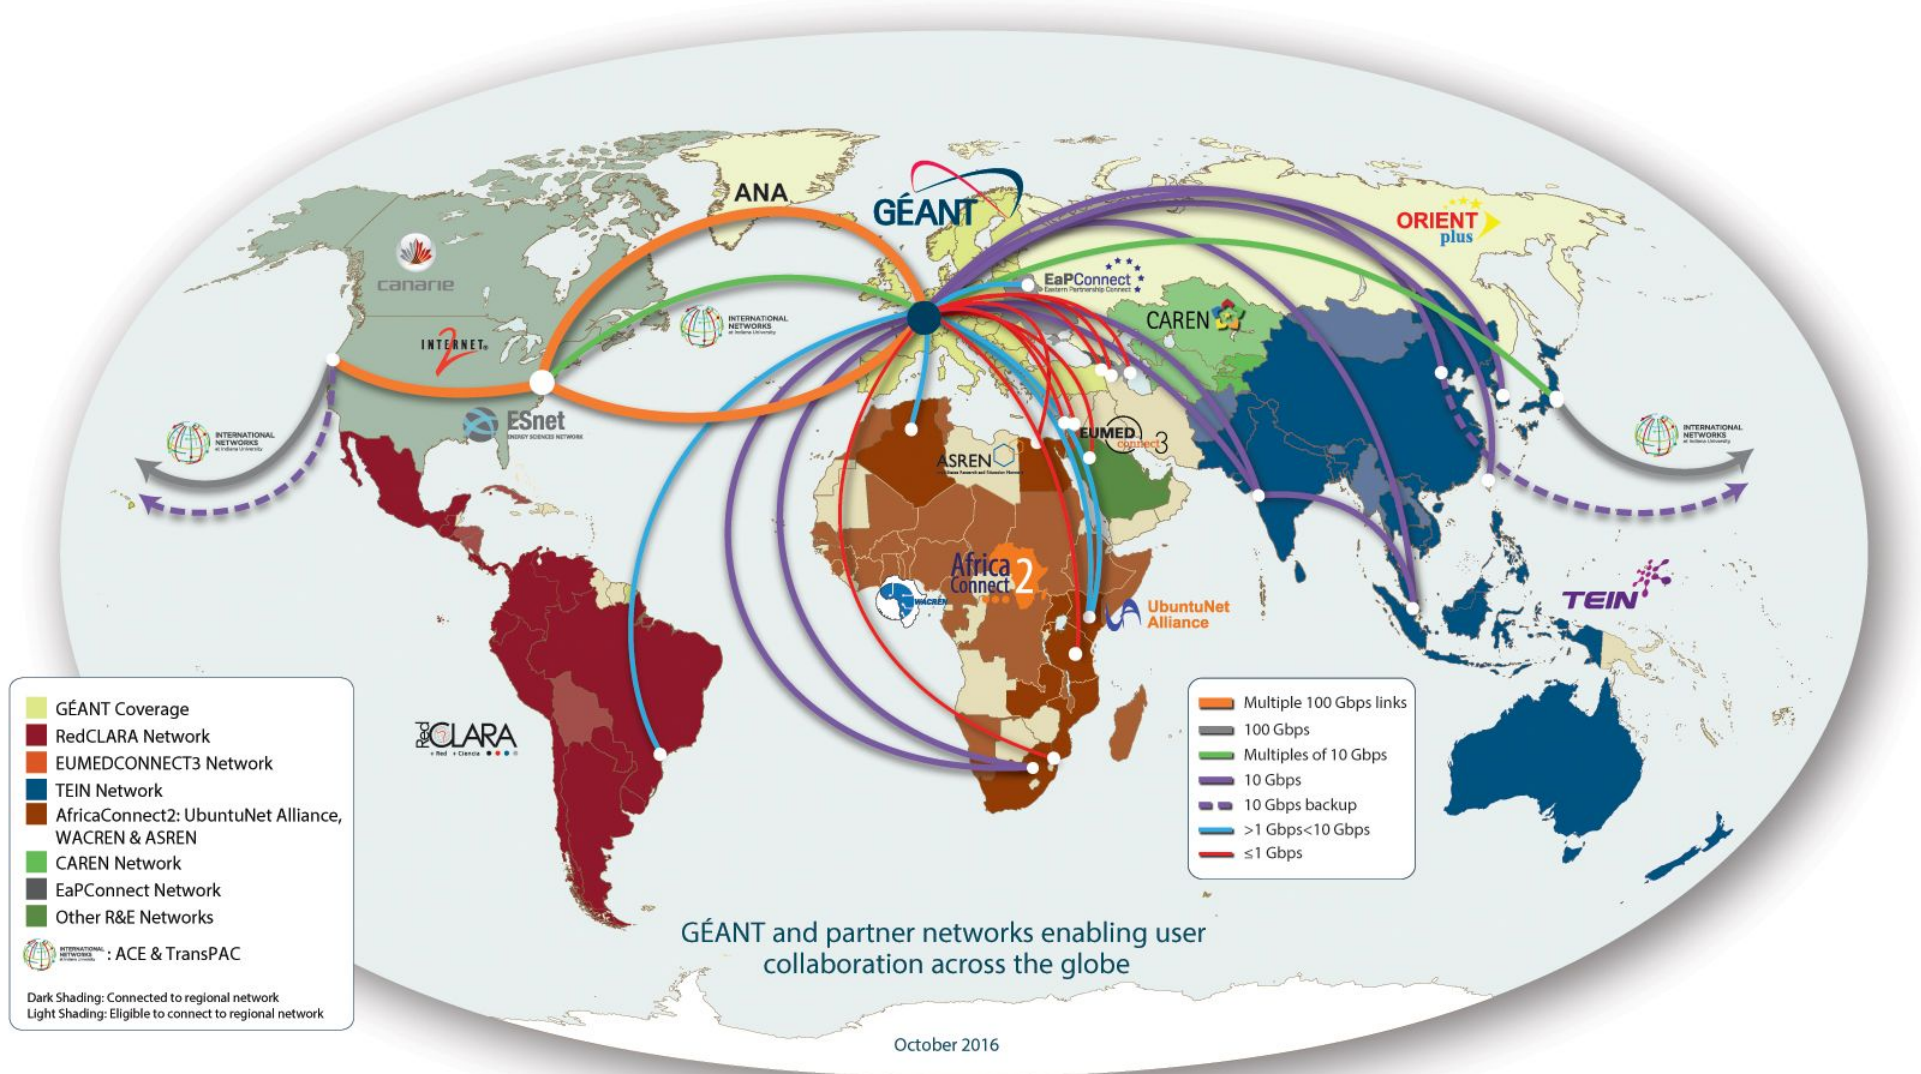

## Samägt av de fem nordiska forskningsnäten

- Sunet – Sverige (34,1% ägande)
- Sikt – Norge
- DeiC – Danmark
- Funet – Finland
- Rhnet – Island

# NORDUnet NETWORK

National and international connections

**NORDUnet**  
Nordic Gateway for Research & Education

## Map key

- Point of Presence 
- European connection\* 
- Advanced North Atlantic (ANA) collaboration 
- Asiapacific Europe Ring (AER) 

\*The links in the Nordics are part of our Next Generation Network, co-operated by the Nordic NRENs and NORDUnet