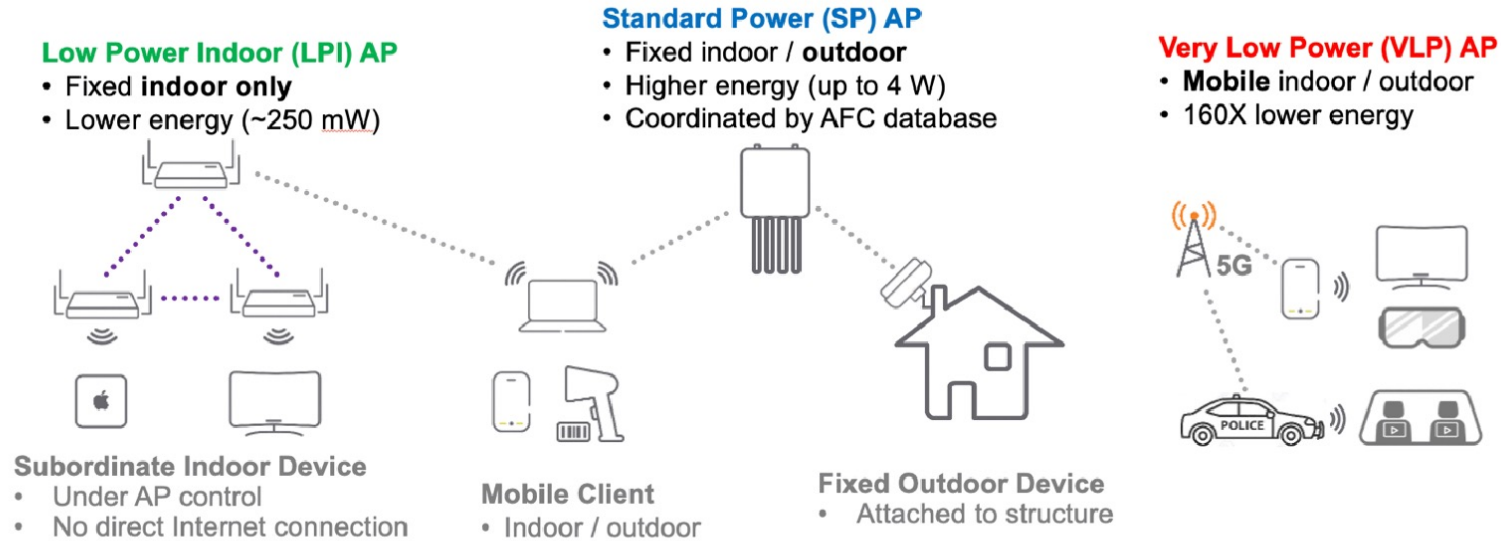

Nytt om WiFi6E (klasser)

6 GHz Device Classes/Modes of Operation

- **Low Power Indoor (LPI)** - up to ~250mW or 1 W of EIRP - perhaps with a power spectral density [PSD] limit, indoor only – enforced via a number of equipment restrictions, no coordination required
- **Standard Power (SP)** –up to ~4W, indoor/outdoor, can support connectorized antennas – which are prohibited for LPI, requires Automated Frequency Coordination [AFC]
- **Very Low Power (VLP)** - up to ~25 mW EIRP, indoor/outdoor, suitable for personal area communication, no coordination required